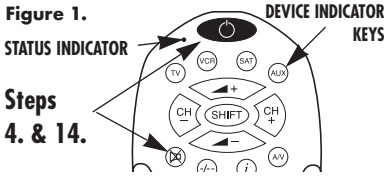

SETUP BY ENTERING DEVICE CODE

(Note: If you do not touch any keys on your URC within 10 seconds during set-up, your URC will automatically abandon the set-up process and revert to the last entered code. This feature reduces accidental erasure of your codes)

SET UP FOR TV

1. Turn on your TV
2. Look up the brand name of your TV in the DEVICE CODE LIST (See page 6-8).
3. Look up the 3-digit Device Code next to the brand name of your equipment. If there is more than one code listed for your brand, start from the first code with the following instructions:
4. Hold down both $\odot$ POWER and $\boxtimes$ MUTE keys on your URC simultaneously until the STATUS INDICATOR lights up and stays red (about 4 seconds).

5. Release the $\odot$ POWER and $\boxtimes$ MUTE keys. The STATUS indicator should still be lit. If not repeat step 4.
6. Press the TV DEVICE INDICATOR key once. The STATUS INDICATOR and the DEVICE INDICATOR should now both be RED.